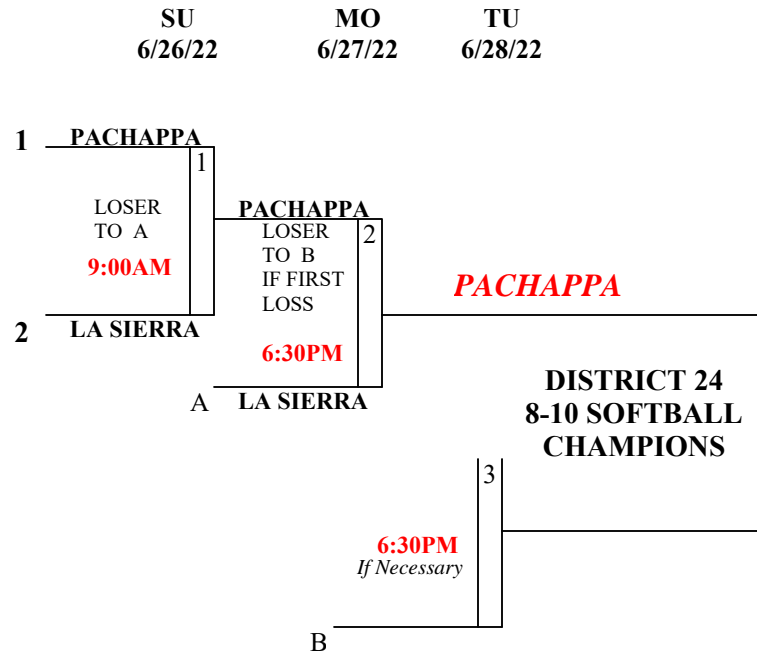

**CALIFORNIA DISTRICT 24
8-10 SOFTBALL DISTRICT ALL-STAR TOURNAMENT**

**ALL TEAMS MUST SHOW UP ONE HOUR PRIOR
TO GAME TIME**

HOME TEAM WILL BE DECIDED BY COIN TOSS

SITE:

**PACHAPPA LITTLE LEAGUE
RIVERSIDE, CA**